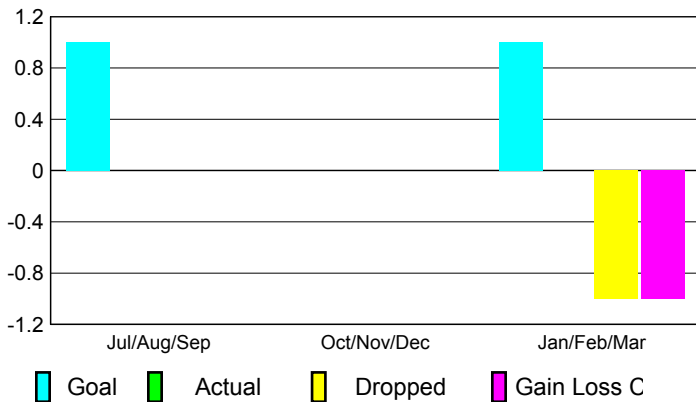

2009-2010 GMT Quarterly Report for District (or Undistricted) **District 201V2**

GMT: **Anthony 'Tony' J Benbow**

Location: **AUSTRALIA**

GMT CA: **7**

CLUBS

Club Results
2009-2010

Clubs
2008-2009

Month	New Club Goal	Actual New Clubs	Actual Dropped Clubs	Gain/Loss of Clubs	Gain/Loss of Clubs
Jul/Aug/Sep	1	0	0	0	0
Oct/Nov/Dec	0	0	0	0	0
Jan/Feb/Mar	1	0	-1	-1	0
Totals	2	0	-1	-1	0

Club Results 2009-2010

Goal, New, Dropped, Gain/Loss

Comparison of Club Gain/Loss

Current Year Compared to the Previous Year

YTD Status Quo Clubs 2009-2010

Status Quo Clubs Compared to Status Quo Members

MEMBERSHIP