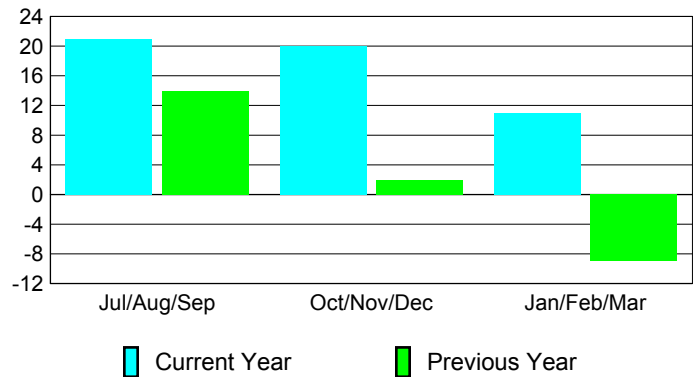

Membership Results
2009-2010

Membership
2008-2009

Month	Net Memb Goal	Actual New Memb	Actual Dropped Memb	Gain/Loss of Memb	Gain/Loss of Memb
Jul/Aug/Sep	26	55	-34	21	14
Oct/Nov/Dec	6	47	-27	20	2
Jan/Feb/Mar	10	35	-24	11	-9
Totals	42	137	-85	52	7

Membership Results 2009-2010

Goal, New, Dropped, Gain/Loss

Comparison of Membership Gain/Loss

Current Year Compared to the Previous Year

Gender Comparison 2009-2010

Jul/Aug/Sep

Oct/Nov/Dec

Jan/Feb/Mar